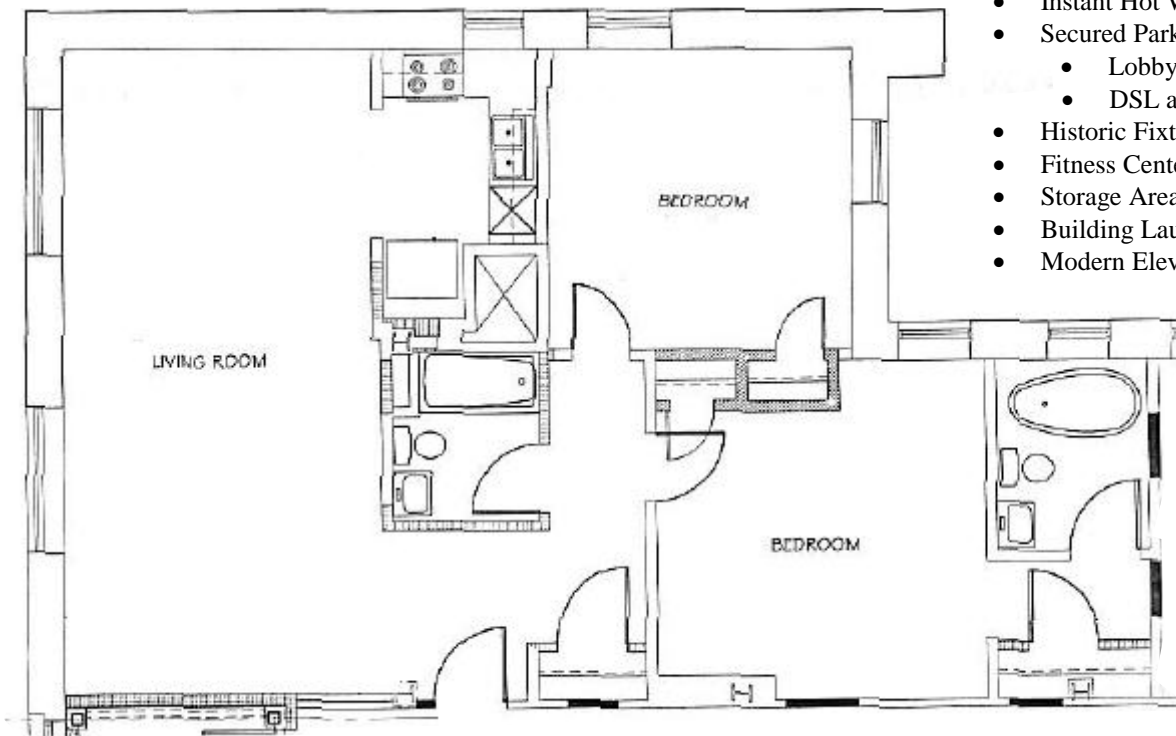

## APARTMENT NUMBER ONE

Available on floors 2-6,

Apartment Size 1135 Square Feet

Two Bathrooms

Living Room 13' X 26'

Bedroom # 1 12' X 13'

Master Bedroom # 2 14' X 16'

Room and Apartment sizes are approximate and may vary floor to floor

## FEATURES & AMENITIES

- 1200 square feet
- 2 Bedrooms
- Flexible floor plan
- Downtown skyline view
- Large, thermo pane windows
- Hardwood Floors
- Maple, Arts & Crafts style modern kitchen w/dishwasher
- Cable and Satellite TV ready
- FREE DSL access
- Individually controlled heating and air-conditioning
- Instant Hot Water
- Secured Parking
  - Lobby Intercom
  - DSL and 2 phone lines
- Historic Fixtures and Trim
- Fitness Center
- Storage Areas
- Building Laundry
- Modern Elevator