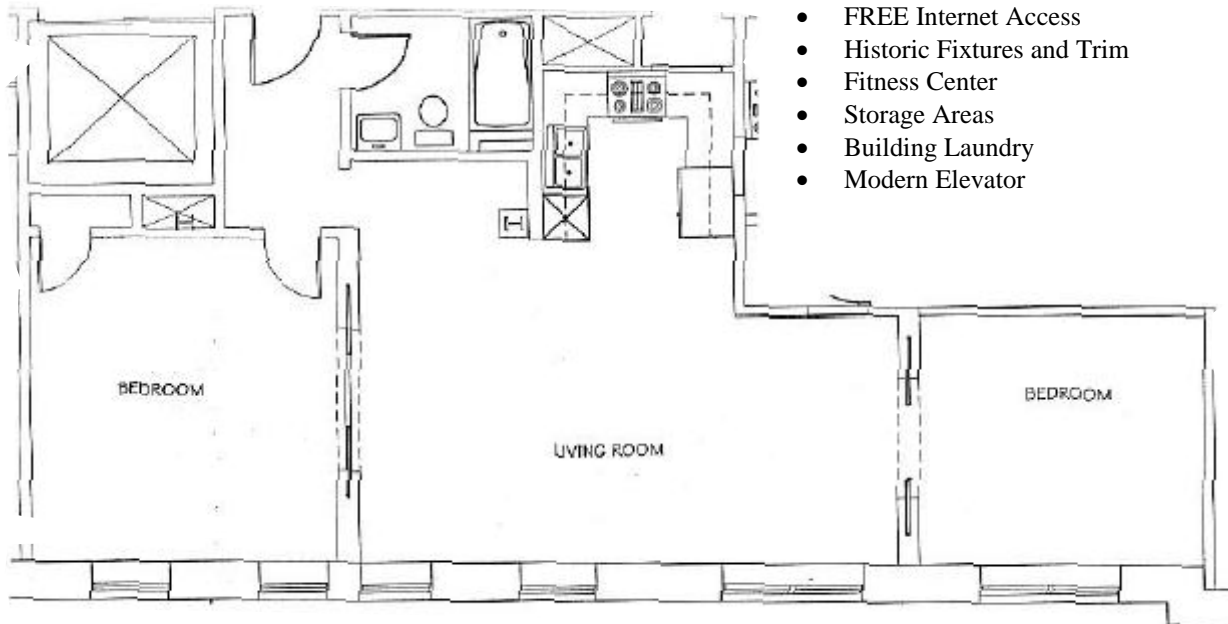

ADDISON APARTMENTS

WOODWARD at CHARLOTTE

APARTMENT NUMBER SIX

Available on floors 2-6,

FEATURES & AMENITIES

Apartment Size 975 Square Feet

Living Room 14' X 23'

Bedroom # 1 12' X 12'

Bedroom # 2 13' X 14'

Room and Apartment sizes are approximate and may vary floor to floor

- 975 square feet
- 2 Bedrooms
- Flexible floor plan
- Downtown skyline view
- Large, thermo pane windows
- Hardwood Floors
- Maple, Arts & Crafts style modern kitchen w/dishwasher
- Cable TV ready
- Security Alarm
- Individually controlled heating and air-conditioning
- Instant Hot Water
- Secured Parking
- Lobby Intercom
- FREE Internet Access
- Historic Fixtures and Trim
- Fitness Center
- Storage Areas
- Building Laundry
- Modern Elevator